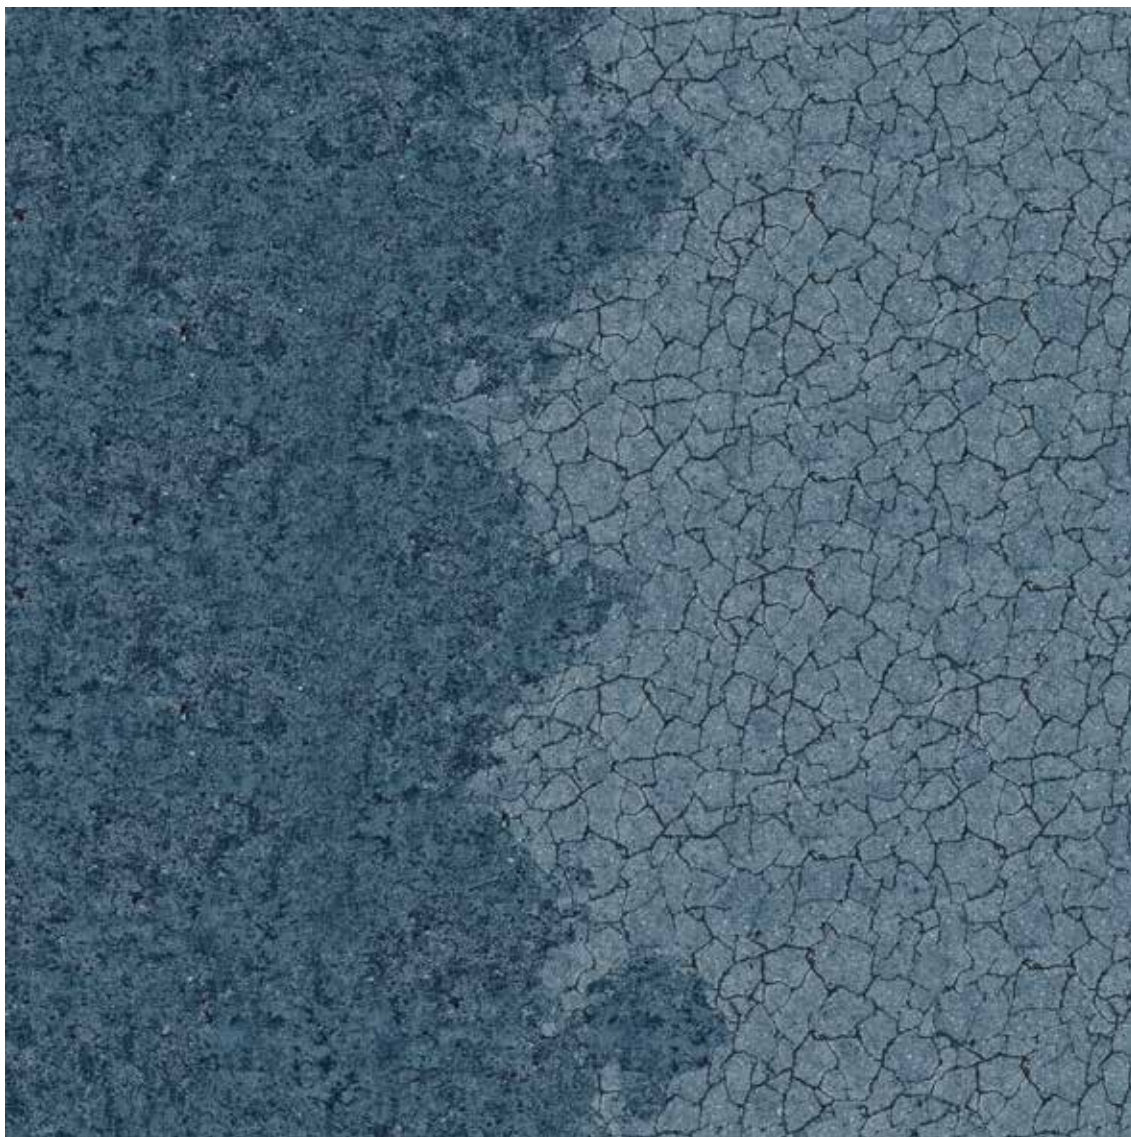

SET / 3 TILES

15337B-A03

DETAIL appr. 62 x 62 cm