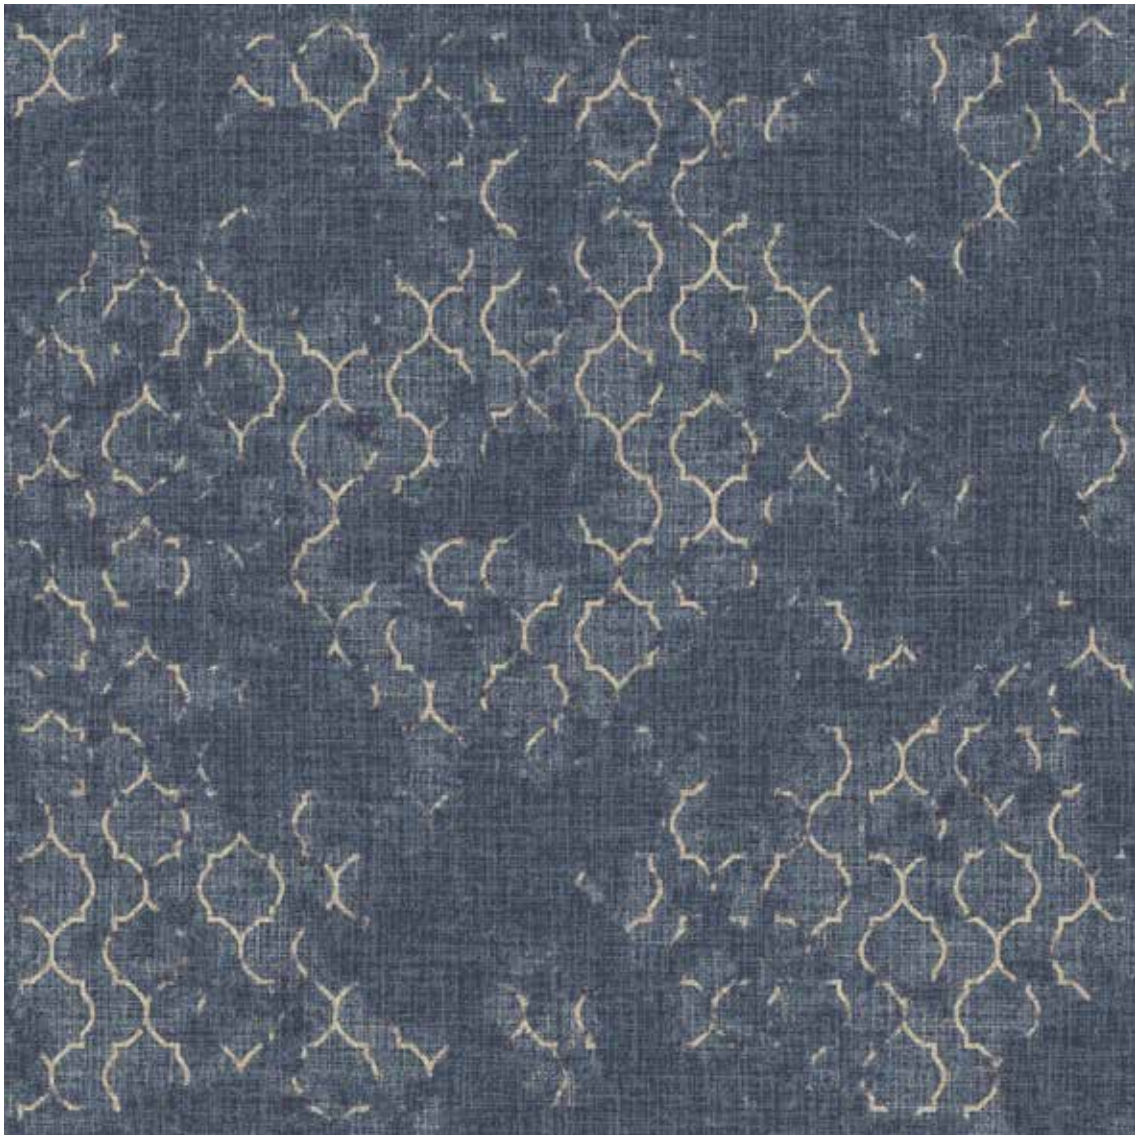

Bitte beachten Sie, dass die in dieser Kollektion dargestellten Farben nur annähernd den tatsächlichen Teppichbodenfarben entsprechen. Verwenden Sie bitte unsere original Farbmuster.

Achtung: aus technischen Gründen ist ein Verspringen des Dessins von Fliese zu Fliese um ca. +/- 5mm nicht auszuschließen. Dies wird als Reklamationsgrund nicht anerkannt und ist ggf. vom Verleger auszugleichen.

Please note that colours in this printed brochure are approximate. For correct colours please refer to our colour samples.

Attention: For technical reasons we cannot completely exclude that the design skips from tile to tile by approx +/- 5 mm. This is not accepted as a reason for a claim and possibly has to be cleared by the layer.

Veillez noter que les couleurs représentées dans cette collection sont approximatives par rapport aux couleurs réelles. S'il vous plaît utiliser notre nuancier original.

Attention: Pour des raisons techniques un pose en quinconce de dessin de dalle à dalle doit être toléré autour de +/- 5 mm. Ca ne représente pas un motif de réclamation et doit être corrigé éventuellement par le poseur.

15330-A02

DETAIL appr. 62 x 62 cm