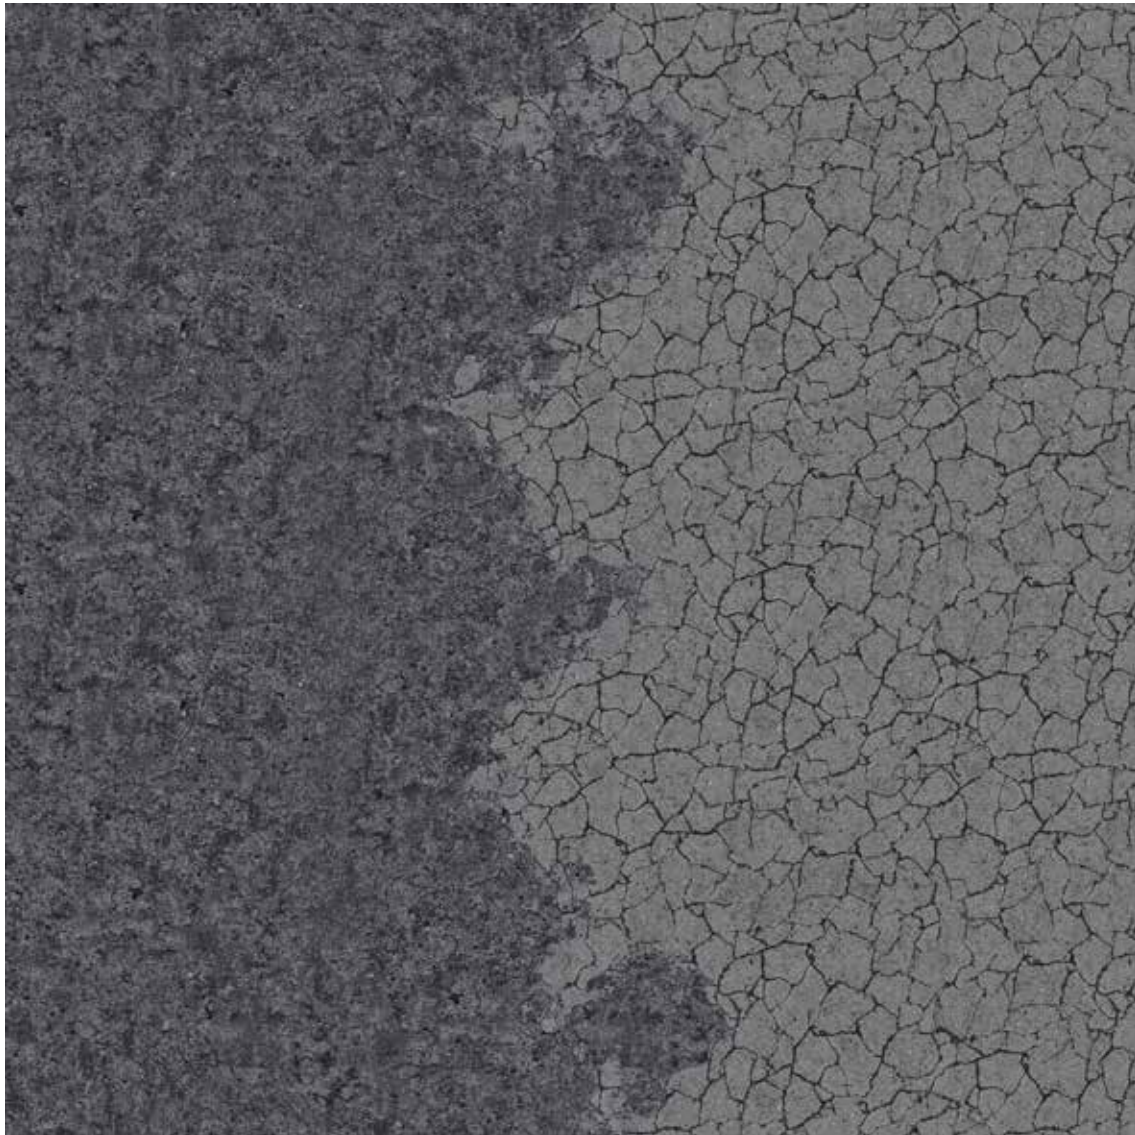

Bitte beachten Sie, dass die in dieser Kollektion dargestellten Farben nur annähernd den tatsächlichen Teppichbodenfarben entsprechen. Verwenden Sie bitte unsere original Farbmuster.

Achtung: aus technischen Gründen ist ein Verspringen des Dessins von Fliese zu Fliese um ca. +/- 5mm nicht auszuschließen. Dies wird als Reklamationsgrund nicht anerkannt und ist ggf. vom Verleger auszugleichen.

Please note that colours in this printed brochure are approximate. For correct colours please refer to our colour samples.

Attention: For technical reasons we cannot completely exclude that the design skips from tile to tile by approx +/- 5 mm. This is not accepted as a reason for a claim and possibly has to be cleared by the layer.

Veillez noter que les couleurs représentées dans cette collection sont approximatives par rapport aux couleurs réelles. S'il vous plaît utiliser notre nuancier original.

Attention: Pour des raisons techniques un pose en quinconce de dessin de dalle à dalle doit être toléré autour de +/- 5 mm. Ca ne représente pas un motif de réclamation et doit être corrigé éventuellement par le poseur.

15337B-A04

192er Fliesen, rapportgenau
192 x 192 tiles critical cut
Dalles 192 x 192 cm, avec raccord

DETAIL appr. 62 x 62 cm